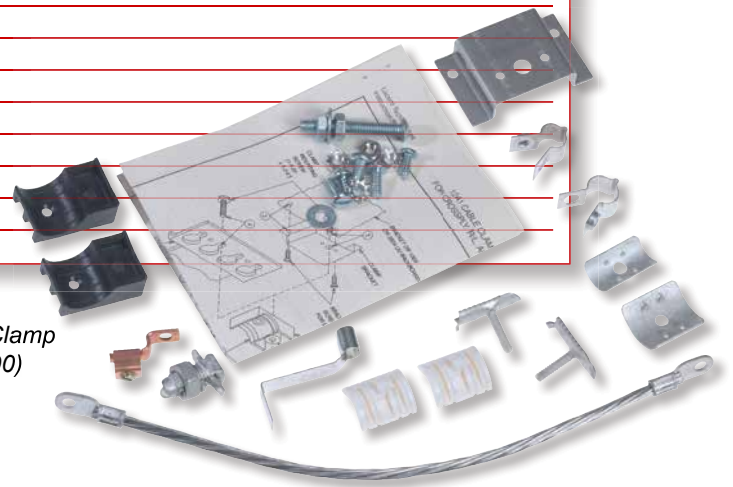

Ordering Information

Splice Shelf Ordering Guide

Product Code	Comcode	Description
LSS1U-05-BLK EMPTY	301011037	Splice Shelf that holds 3 LT1B trays
LSS1U-05-WHT EMPTY	105335806	Splice Shelf that holds 3 LT1B trays
LSS1U-07-BLK EMPTY	300539525	Splice Shelf that holds 6 LT1B trays
LSS1U-07-WHT EMPTY	105335772	Splice Shelf that holds 6 LT1B trays
LSS1U-09-BLK EMPTY	301011045	Splice Shelf that holds 6 LT1B trays
LSS1U-09-WHT EMPTY	300556891	Splice Shelf that holds 6 LT1B trays
LSS1U-10-WHT EMPTY	300430527	Splice Shelf that holds 9 LT1B trays
LSS1U-05-WHT-3-LT1B-FF	300399284	Splice Shelf that is equipped with 3 LT1B-F/F trays
LSS1U-05-WHT-3-LT1B-MF	300529161	Splice Shelf that is equipped with 3 LT1B-MF/MF trays
LSS1U-07-WHT-6-LT1B-FF	300399433	Splice Shelf that is equipped with 6 LT1B-F/F trays

Accessories

LT1B-F/F 48 SINGLE FUSION	300386919
LT1B-M/M 36 MECHANICAL	300386927
LT1B-MF/MF18 MASS FUSION	300386935
12A1 CABLE CLAMP METALLIC	104384490
12A1 CABLE CLAMP w/o STRAP, LUG	301006888
12A2 CABLE CLAMP DIELECTRIC	106230337
12A3L CABLE CLAMP METALLIC/DIELECTRIC	108527433
FUSION SLEEVE RIBBON 40MM 100PK	108383936
FUSION SLEEVE SINGLE FIBER 60MM 50PK	105058309
FUSION SLEEVES RIBBON 25PK	107241077
Single Fusion Organizer	105356562
Mass Fusion Organizer 12 pck	109116046

12A1 Cable Clamp
(104384490)