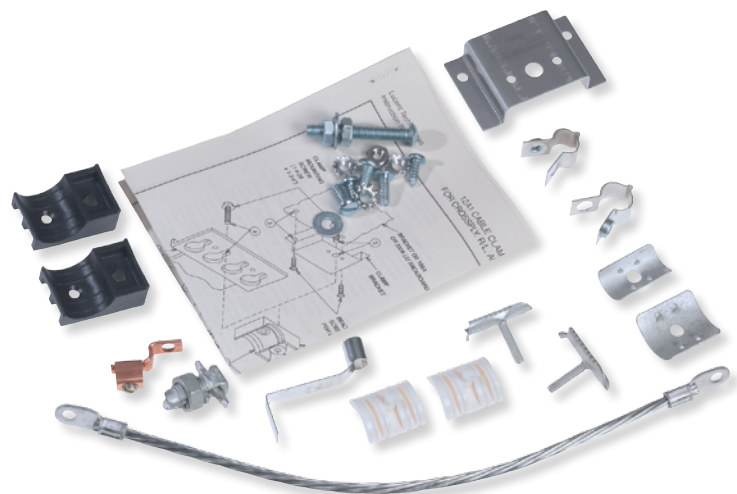

### Features and Benefits

- Hinged front (metal) and rear doors constructed of white polycarbonate and equipped with knockouts for optional lock mechanism
- Universal shelf mounting brackets for frame or wall mount
- Cable clamp brackets for termination of LGBC, LGMC or OSP cables
- Blank labels for identifying fiber splices
- Splice tray housing
- The 9 inch and 10 inch splice trays have the same splice capacity but the 10 inch shelf provides additional room in the base for fiber and cable storage
- Aluminum alloy sheet 0.09 in. [2.28 mm] thick

### Product Description

This LGX Fiber Optic Splice Shelf (LSS) is generally used with a termination shelf or in splice-only applications to store individual mechanical or fusion splices.

Typically, the splice shelf is used in combination with the termination shelf.

*LSS1U-07 Shelves  
Closed & Opened*

*12A1 Cable Clamp  
(104384490)*

A Furukawa Company