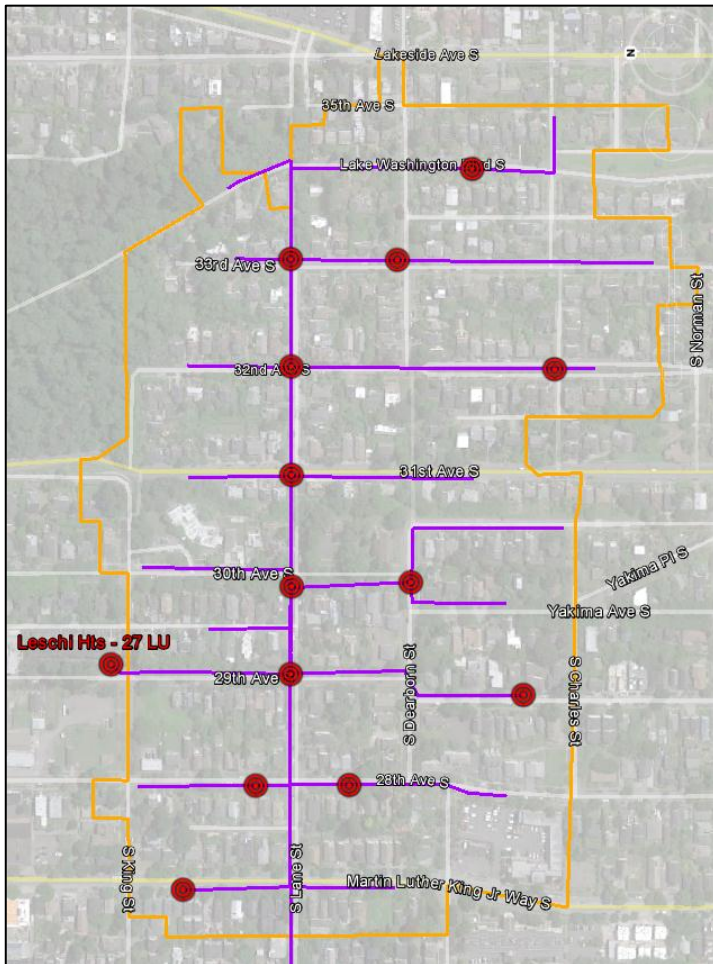

ofs

A Furukawa Company

Your Optical Fiber Solutions Partner™

OFS Professional Services

Service Overview

The Offer

- **For an area of up to 1,000 premises we will provide**
 - ❖ Proposed feeder fiber routes
 - ❖ Proposed distribution fiber routes
 - ❖ Proposed hub/splitter locations

- **What we require**
 - ❖ Location details
 - Preferably Google Map of the area, or
 - Longitude Latitude
 - Bounds of area to be examined
 - ❖ Expected take rates

Example Input

- Provide target community
- Provide bounded area to be examined
- Output is in Google Earth so we need to locate area
- Provide targeted take rate (e.g., 35%)
- Take rate will drive design

Example Output - Centralized

- Map of area
- Boundary of work to be performed
- Hub locations
- Feeder and Distribution fiber

Example Output - Centralized

- Map of area
- Feeder routes
- Distribution routes
- Splitter locations