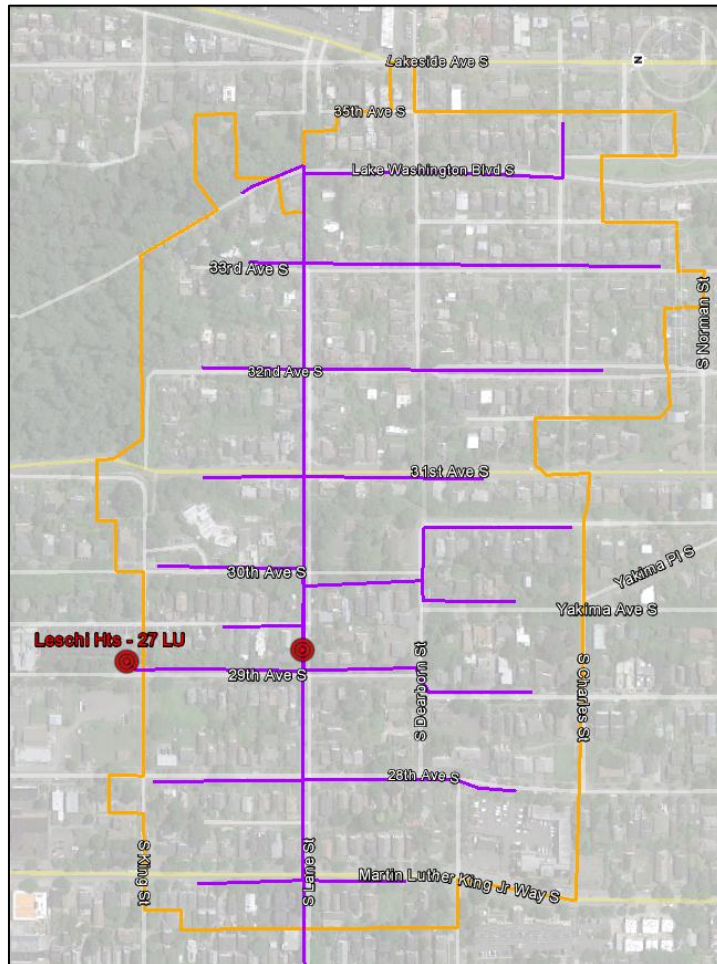

ofs

A Furukawa Company

Your Optical Fiber Solutions Partner™

OFS Professional Services

Service Overview

The Offer

- **For an area of up to 1,000 premises we will provide**
 - ❖ Proposed feeder fiber routes
 - ❖ Proposed distribution fiber routes
 - ❖ Proposed hub/splitter locations

- **What we require**
 - ❖ Location details
 - Preferably Google Map of the area, or
 - Longitude Latitude
 - Bounds of area to be examined
 - ❖ Expected take rates

Example Input

- Provide target community
- Provide bounded area to be examined
- Output is in Google Earth so we need to locate area
- Provide targeted take rate (e.g., 35%)
- Take rate will drive design

Example Output - Centralized

- Map of area
- Boundary of work to be performed
- Hub locations
- Feeder and Distribution fiber

Example Output - Centralized

- Map of area
- Feeder routes
- Distribution routes
- Splitter locations