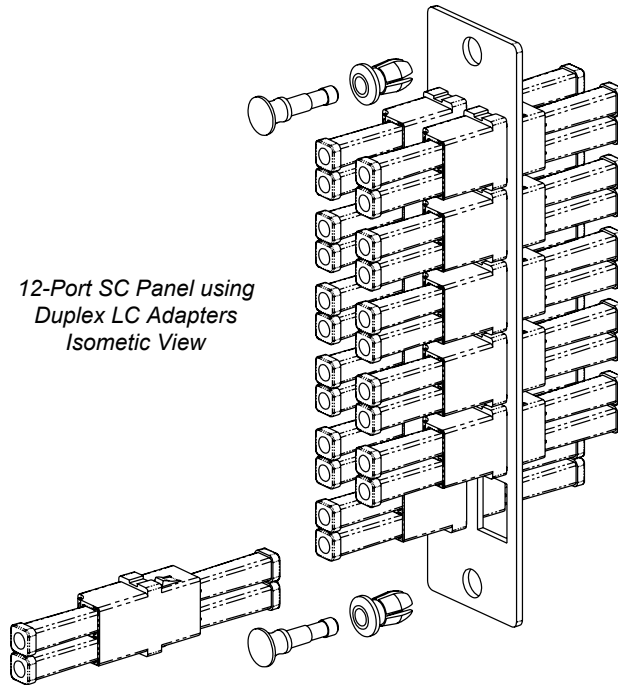

A Furukawa Company

12-Port SC Panel w/LC Duplex Adapters

Low Profile LC Adapter

12-Port SC Panel using Duplex LC Adapters
Isometric View

For additional information please contact your sales representative.