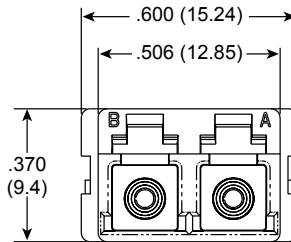

A Furukawa Company

12-Port SC Panel w/LC Duplex Adapters

For additional information please contact your sales representative.

You can also visit our website at www.ofsoptics.com or call 1-888-fiberhelp (1-888-342-3743) USA or 1-770-798-5555 outside the USA.

Copyright © 2017 OFS Fitel, LLC.
All rights reserved, printed in USA.

OFS Marketing Communications
DOC: fap-265 Date: 07/17

LaserWave and LGX are registered trademarks of OFS FITEL, LLC.
OFS reserves the right to make changes to the prices and product(s) described in this document at any time without notice. This document is for informational purposes only and is not intended to modify or supplement any OFS warranties or specifications relating to any of its products or services.