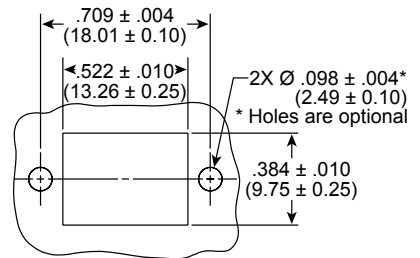

A Furukawa Company

12-Port SC Panel w/LC Duplex Adapters

For additional information please contact your sales representative.

You can also visit our website at www.ofsoptics.com or call 1-888-fiberhelp (1-888-342-3743) USA or 1-770-798-5555 outside the USA.

Copyright © 2017 OFS Fitel, LLC.
All rights reserved, printed in USA.

OFS Marketing Communications
DOC: fap-265 Date: 07/17

LaserWave and LGX are registered trademarks of OFS FITEL, LLC.
OFS reserves the right to make changes to the prices and product(s) described in this document at any time without notice. This document is for informational purposes only and is not intended to modify or supplement any OFS warranties or specifications relating to any of its products or services.