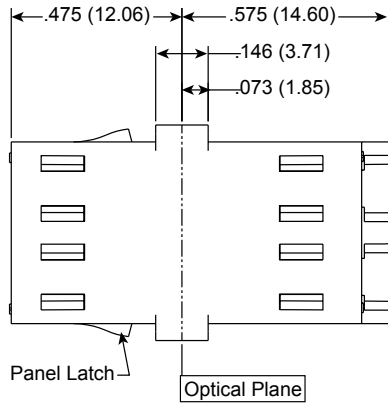

A Furukawa Company

12-Port SC Panel w/LC Duplex Adapters

Low Profile LC Adapter