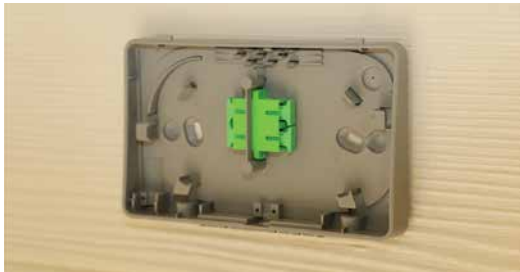

The SlimBox CSP Module can also be used as a simple, low-priced fiber distribution box for apartments or businesses for Multiple Dwelling Unit (MDU) or retail shopping plaza applications.

A separate splice tray holds up to four splice sleeves (40 mm sleeves only), and both versions accommodate up to four SC-APC connectors.

Installed External CSP Module

Interior CSP Module Installed in Residence

A Furukawa Company

SlimBox CSP Module	
Description	Part Number
SlimBox-H, Indoor CSP-4 Fiber (adapters not included)	301040556
SlimBox-H, Outdoor CSP-4 Fiber (adapters not included)	301040564
SlimBox-H, Outdoor CSP-2 Fiber Inside Adapter (adapters not included)	301099362
WSE4S-002-SBIO-GRY-SCAUNC-F (internal adapter enclosure with duplex SC APC adapter)	301098968
SlimBox-H, Outdoor CSP-2F-SM-SCA-PT (external adapter enclosure with single duplex SC APC adapter and pigtail)	301079786
WSE4W-001-SCI0-GRY-SCAUNC-F-PT Outdoor SlimBox-H (internal adapter e/w duplex SC APC adapter and a single pigtail)	301117776
WSE4W-002-SCI0-GRY-SCAUNC-F-PT Outdoor SlimBox-H (internal adapter e/w duplex SC APC adapter and two pigtails)	301117867
SlimBox-H, Outdoor CSP-2F-SM-SCU-PT (external adapter enclosure with single duplex SC UPC adapter and pigtail)	301079794
Accessories	
C6060A-4 Duplex Single-mode SC adapter	106817380
C6868A-4 Duplex APC (green) SC adapter	108223199
EZ-Bend Indoor/Outdoor 3.0 mm Ruggedized SCA to SCA patchcord 3 meters in length (white)	JRVDW001SCASCA003M
EZ-Bend Indoor/Outdoor 3.0 mm Ruggedized SCA to SCA patchcord 3 meters in length (black)	JRVDK001SCASCA003M
SlimBox, External Capping 25A	301102307
SlimBox, External Duct Cover 4	301102315