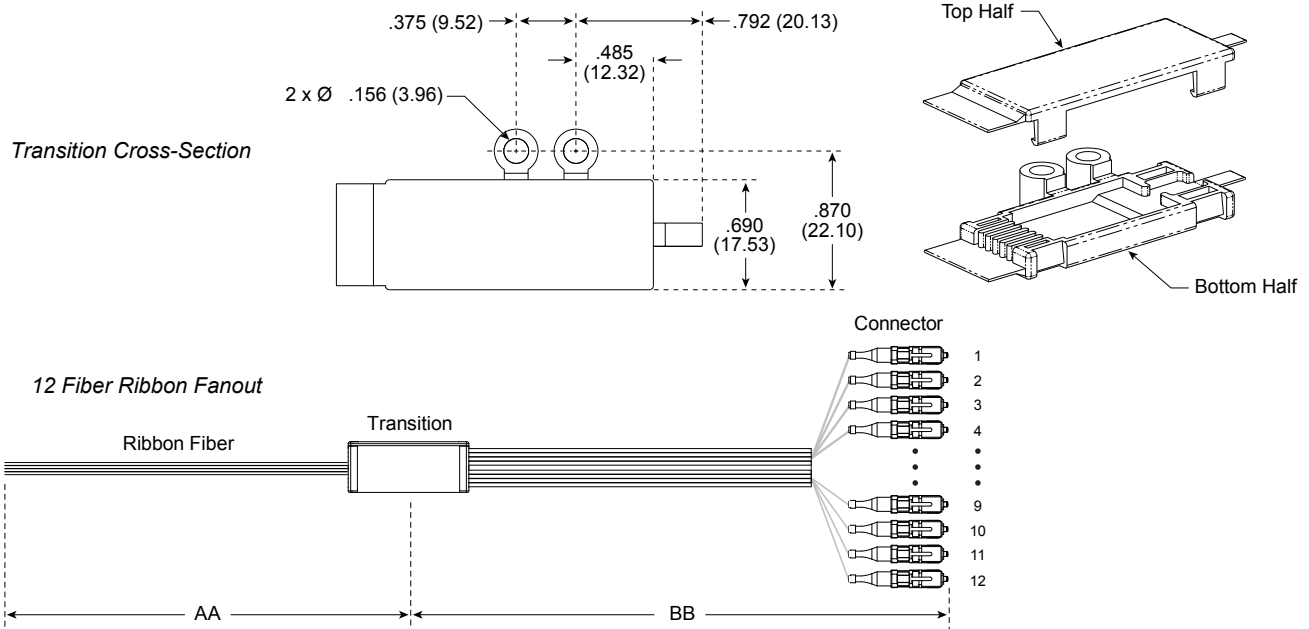

Product Description

Fanouts are used provide a fast and easy transition from single-mode or multimode cable ribbon to twelve individual fiber connection ports.

Mini fanouts consist of a 72 inch (182.8 cm) long ribbon, a transition assembly, and 12 individual fibers attached to a variety of fiber optic cable connectors in either 24 or 48 inch (61 or 121.9 cm) lengths. Used in fiber distribution shelves and interconnect units, the individual fibers of this fanout are strengthened with a special buffer for added protection.

Mini fanouts eliminate tedious individual fiber splicing and connectorization. The need for special tools and associated apparatus, and the need for testing at distribution points is also reduced - saving time and money.

Applications

Mini fanouts provide an easy transition from single-mode or multimode cable ribbon to twelve individual fiber connection ports in:

- Central offices
- Private network distribution
- Local area networks.

A Furukawa Company

Fiber Optic Mini Fanouts

Ordering Information				
Comcode	Connector Type	Fiber Type	Length from Transition to:	
			Ribbon End (AA - inches)	Connector End (BB - inches)
Fanouts				
107 977 019	LC	MM	72 – 78	24 ± 3
108 518 754	LC	SM	72 – 78	24 ± 3
300 465 606	LCA	SM	39 – 42	12 ± 3
300 542 015	LCA	SM	72 – 78	24 ± 3
107 810 541	SC	SM	72 – 78	24 ± 3
300 418 811	SC	SM	72 – 78	24 ± 3
109 030 445	SCA	SM	72 – 78	24 ± 3
300 535 838	SCA	SM	57 – 60	12 ± 3
108 905 647	ST	MM	72 – 78	24 ± 3
108 370 065	SC	MM	72 – 78	24 ± 3
107 939 910	ST (P3020)	SM	72 – 78	24 ± 3
Fiber Transition				
106 218 597	12 Fiber Transition Piece (pkg of 25)			