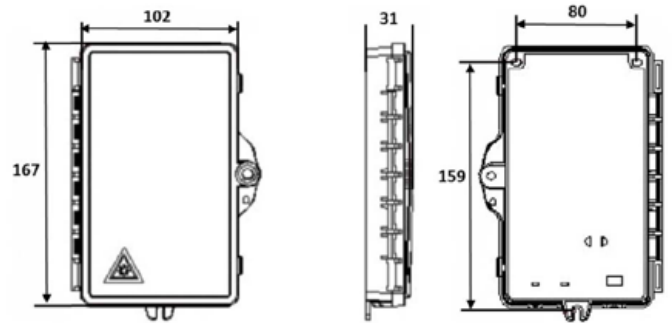

SlimBox[®] 2-Drop Port Indoor/Outdoor Enclosure

External View

Internal View

Bottom View

Features and Benefits

- Protection level up to IP65
- Splicing and adapter connections inside the module
- Can be wall mounted or pole mounted

Product Description

The SlimBox 2-Drop Port Indoor/Outdoor Enclosure is an excellent choice as an external demarcation closure, featuring dual functionality as either a splice or connector housing.

Designing to resemble other typical wall outlets in a home, it is compact and inconspicuous enough to satisfy the most discriminating homeowner, while protecting the valuable network splice sleeves and/or connectors inside. The SlimBox 2-Drop Port Indoor/Outdoor Enclosure can be used for a wide variety of applications including Fiber-to-the-Home (FTTH) and Fiber-to-the-Business (FTTB) applications.

SlimBox® 2-Drop Port Indoor/Outdoor Enclosure

Product Characteristics	
Connector Ports	Up to 4 SC or 2 LC duplex (4 fiber)
Dimensions (H x W x D)	167 mm x 102 mm x 31 mm 6.6" x 4.0" x 1.2"
Installation	Wall mount
Splicing Capability	Yes, splice tray for 4 splices
Material	Plastic (PC+ABS) UL 94V-0
Operating Temperature	-40 °F to 140 °F (-40 °C to 60 °C)