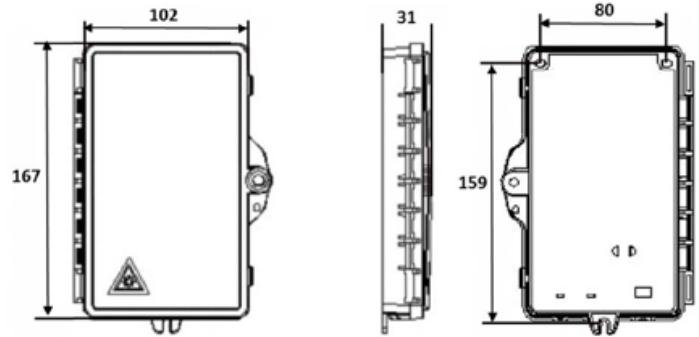

Product Description

The SlimBox 2-Drop Port Indoor/Outdoor Enclosure is an excellent choice as an external demarcation closure, featuring dual functionality as either a splice or connector housing.

Designing to resemble other typical wall outlets in a home, it is compact and inconspicuous enough to satisfy the most discriminating homeowner, while protecting the valuable network splice sleeves and/or connectors inside. The SlimBox 2-Drop Port Indoor/Outdoor Enclosure can be used for a wide variety of applications including Fiber-to-the-Home (FTTH) and Fiber-to-the-Business (FTTB) applications.

A Furukawa Company

SlimBox® 2-Drop Port Indoor/Outdoor Enclosure

Product Characteristics	
Connector Ports	Up to 4 SC or 2 LC duplex (4 fiber)
Dimensions (H x W x D)	167 mm x 102 mm x 31 mm 6.6" x 4.0" x 1.2"
Installation	Wall mount
Splicing Capability	Yes, splice tray for 4 splices
Material	Plastic (PC+ABS) UL 94V-0
Operating Temperature	-40 °F to 140 °F (-40 °C to 60 °C)