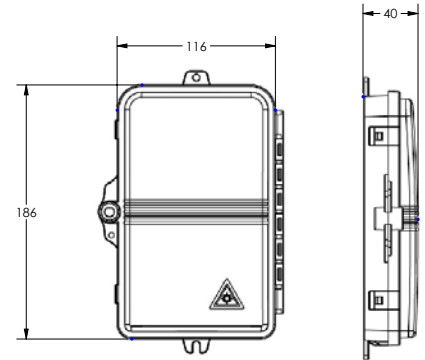

SlimBox[®] 4-Drop Port Indoor/Outdoor Enclosure

External View

Internal View

Bottom View

Features and Benefits

- Protection level up to IP65; outdoor or indoor installation
- Splicing and adapter connections inside the module
- Can be wall mounted or pole mounted
- Available as a pre-terminated product with the M-Pack[®] Indoor/Outdoor MDU Drop Cables

Product Description

The SlimBox 4-Drop Port Indoor/Outdoor Enclosure is an excellent choice as an external demarcation closure, featuring dual functionality as either splice or connector housing.

Designing to resemble other typical wall outlets in a home, it is compact and inconspicuous enough to satisfy the most discriminating homeowner, while protecting the valuable network splice sleeves and/or connectors inside. The SlimBox 4-Drop Port Indoor/Outdoor Enclosure can be used for a wide variety of outdoor or indoor applications including Fiber-to-the-Home (FTTH) and Fiber-to-the-Business (FTTB) applications.

SlimBox® 4-Drop Port Indoor/Outdoor Enclosure

Product Characteristics	
Connector Ports	Up to 4 SC (4 fiber) or 4 LC duplex (8 fiber)
Dimensions (H x W x D)	186 mm x 116 mm x 40 mm (7.3" x 4.6" x 1.6")
Installation	Wall mount
Splicing Capability	Yes, splice tray for 8 splices
Material	Plastic (PC+ABS) UL 94V-0
Operating Temperature	-40 °F to 140 °F (-40 °C to 60 °C)