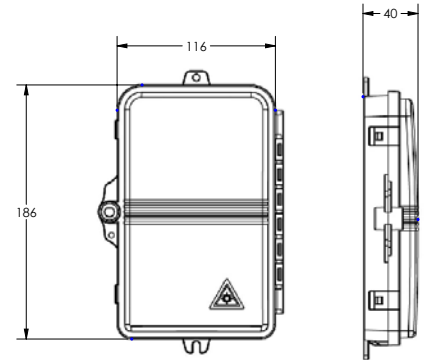

A Furukawa Company

SlimBox® 4-Drop Port Indoor/Outdoor Enclosure

External View

Internal View

Bottom View

Features and Benefits

- Protection level up to IP65; outdoor or indoor installation
- Splicing and adapter connections inside the module
- Can be wall mounted or pole mounted
- Available as a pre-terminated product with the M-Pack® Indoor/Outdoor MDU Drop Cables

Product Description

The SlimBox 4-Drop Port Indoor/Outdoor Enclosure is an excellent choice as an external demarcation closure, featuring dual functionality as either splice or connector housing.

Designing to resemble other typical wall outlets in a home, it is compact and inconspicuous enough to satisfy the most discriminating homeowner, while protecting the valuable network splice sleeves and/or connectors inside. The SlimBox 4-Drop Port Indoor/Outdoor Enclosure can be used for a wide variety of outdoor or indoor applications including Fiber-to-the-Home (FTTH) and Fiber-to-the-Business (FTTB) applications.

A Furukawa Company

SlimBox® 4-Drop Port Indoor/Outdoor Enclosure

Product Characteristics

Connector Ports	Up to 4 SC (4 fiber) or 4 LC duplex (8 fiber)
Dimensions (H x W x D)	186 mm x 116 mm x 40 mm (7.3" x 4.6" x 1.6")
Installation	Wall mount
Splicing Capability	Yes, splice tray for 8 splices
Material	Plastic (PC+ABS) UL 94V-0
Operating Temperature	-40 °F to 140 °F (-40 °C to 60 °C)