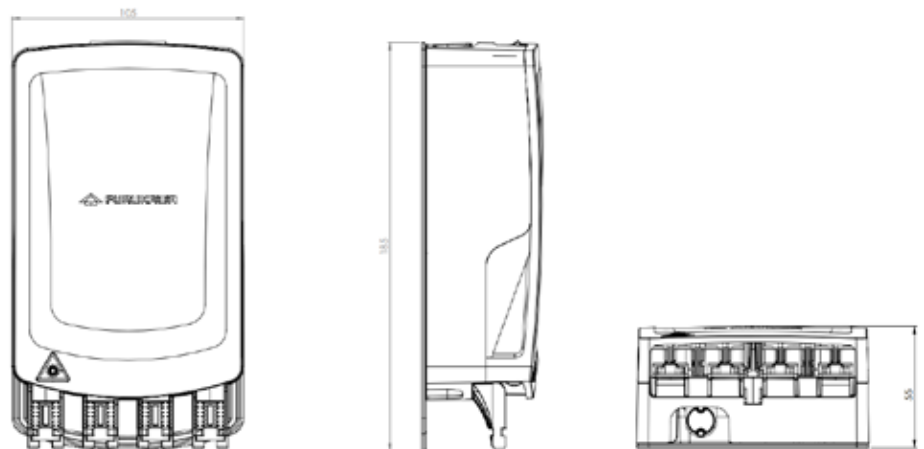

SlimBox® Flex Indoor Splitter Module

Features and Benefits

- Compact box that allows for quick network upgrade when more users are due to need service
- Allows expansion from initial single user to up to 8 users from one unit
- With its own system for docking compact cables, the splitter module also has a hinged cover that protects the connectors and adapters
- The fitting of the splitter into the base FLEX Module takes place without the need for special tools or products and the splitter input is already mounted positioned to fit into the module without hassle
- SCA connector ports
- Internal splitter standard G.657

Product Description

The SlimBox Flex Indoor Splitter clicks into the Slimbox Flex Module when more users are present.

The SlimBox Flex Indoor Splitter is an optical distribution box that converts the single-fiber dropped off from the riser into 4 or 8 available ports.

Product Characteristics	
Application	Indoor FTTx Network, Optical Fiber Distribution Box
Installation Environment	Indoor
Operation Environment	Indoor
Operation Temperature (°C)	-25 to +75 °C
Height - in. (mm)	7.3 (185)
Width - in. (mm)	4.1 (105)
Depth - in. (mm)	2.2 (55)
Color	Gray
Output Cable Diameter - mm	1.6, 2.0, or 3.0 mm Drops
Fiber Type	Single mode
Connector Type	SC-APC
Main Product Material	ABS+PC, High Resistance Thermoplastic, UL94V-0
Protection Rating	IP30
Adapters Quantity	Up to 8 SCA
Standard	Ingress Protection: IEC 60529; Axial Load: IEC 61300-2-4/ NBR 14412; Change of Temperature: IEC 61300-2-22.