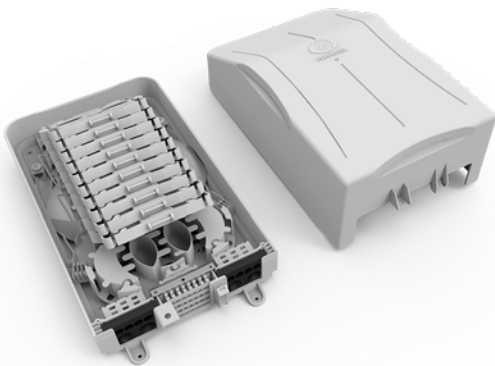

A Furukawa Company

SlimBox® 24-Fiber Wall Mount Module

Internal Wall Mount Module for Pre-terminated FTTx Network

Wall Enclosure with 24 SC UPC ports, two MTP ports and two 12-fiber MTP/SCU fanouts

Wall Enclosure with 10 splice trays.

Features and Benefits

- Six ports of entry into the enclosure
- Handles 3.0 mm, 2.0 mm and 1.6 mm slack storage of assemblies
- Color-coded adapters provide easy fiber identification
 - SCA is simplex SC APC (green)
 - SCU is simplex SC UPC (blue)
- Compact package
- RoHS-compliant; free from heavy metals and environmentally friendly

Product Description

The SlimBox 24-Fiber Wall Mount Module is specifically designed for indoor FTTx networks. This enclosure accommodates and protects optical splices between input cables and internal, indoor distribution cables for both blown fiber and molding connections. The module is held in place with cable ties from three locations on the side and two locations from the base of the enclosure. While the entry points on the enclosure base fit standard electrical outlets, the SC simplex or duplex LC adapters snap easily into the designated adapter ports. Available in two versions (with or without adapters), the SlimBox Module's dimensions are 12" x 7.28" x 3.54".

A Furukawa Company

SlimBox® 24-Fiber Wall Mount Module

Performance Specifications

Dimensions	12" H x 7.28" W x 3.54" D
Weight	1.61 kg
Color	Grey (RAL 7035)
Storage / Operating Temperature	-40 to +85 °C
Feeder / Splitter Input Capacity	27 SC APC or 54 LC APC
Distribution Output Capacity	24 SC UPC/APC or 48 LC UPC/APC